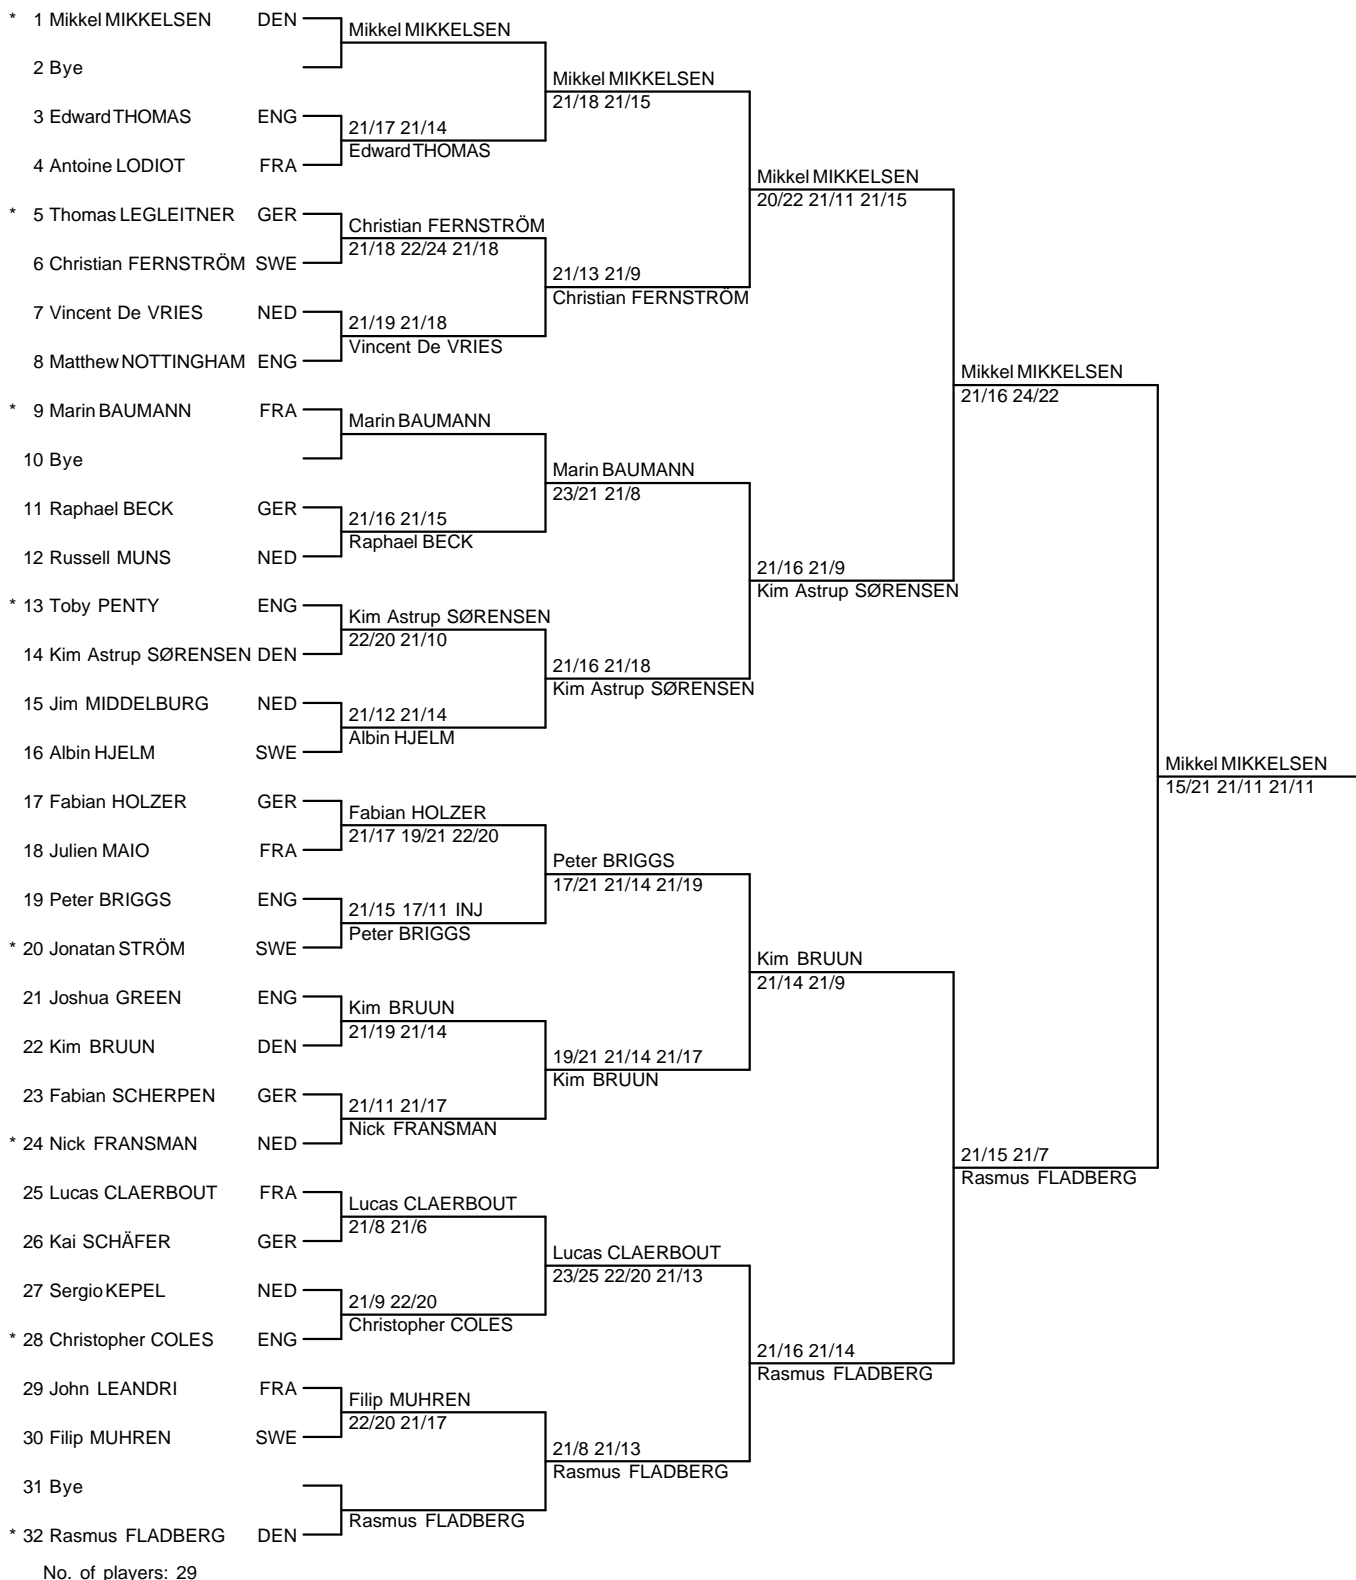

6 Nations U17 Championships 2009

Men's Singles U17 E